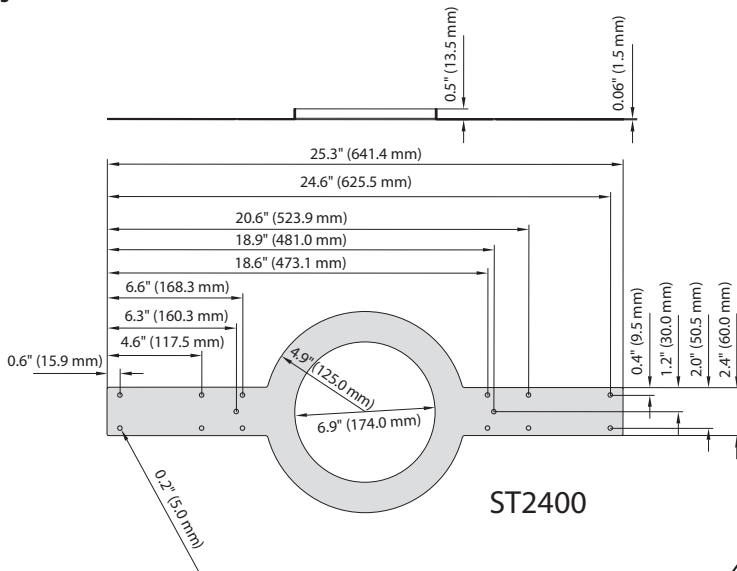

EUROCOM ST Series Plaster Ring

Installing the optional
Plaster Ring for ST2000 Series
installed speakers

Measurements

EUROCOM ST Series Plaster Ring

Measurements